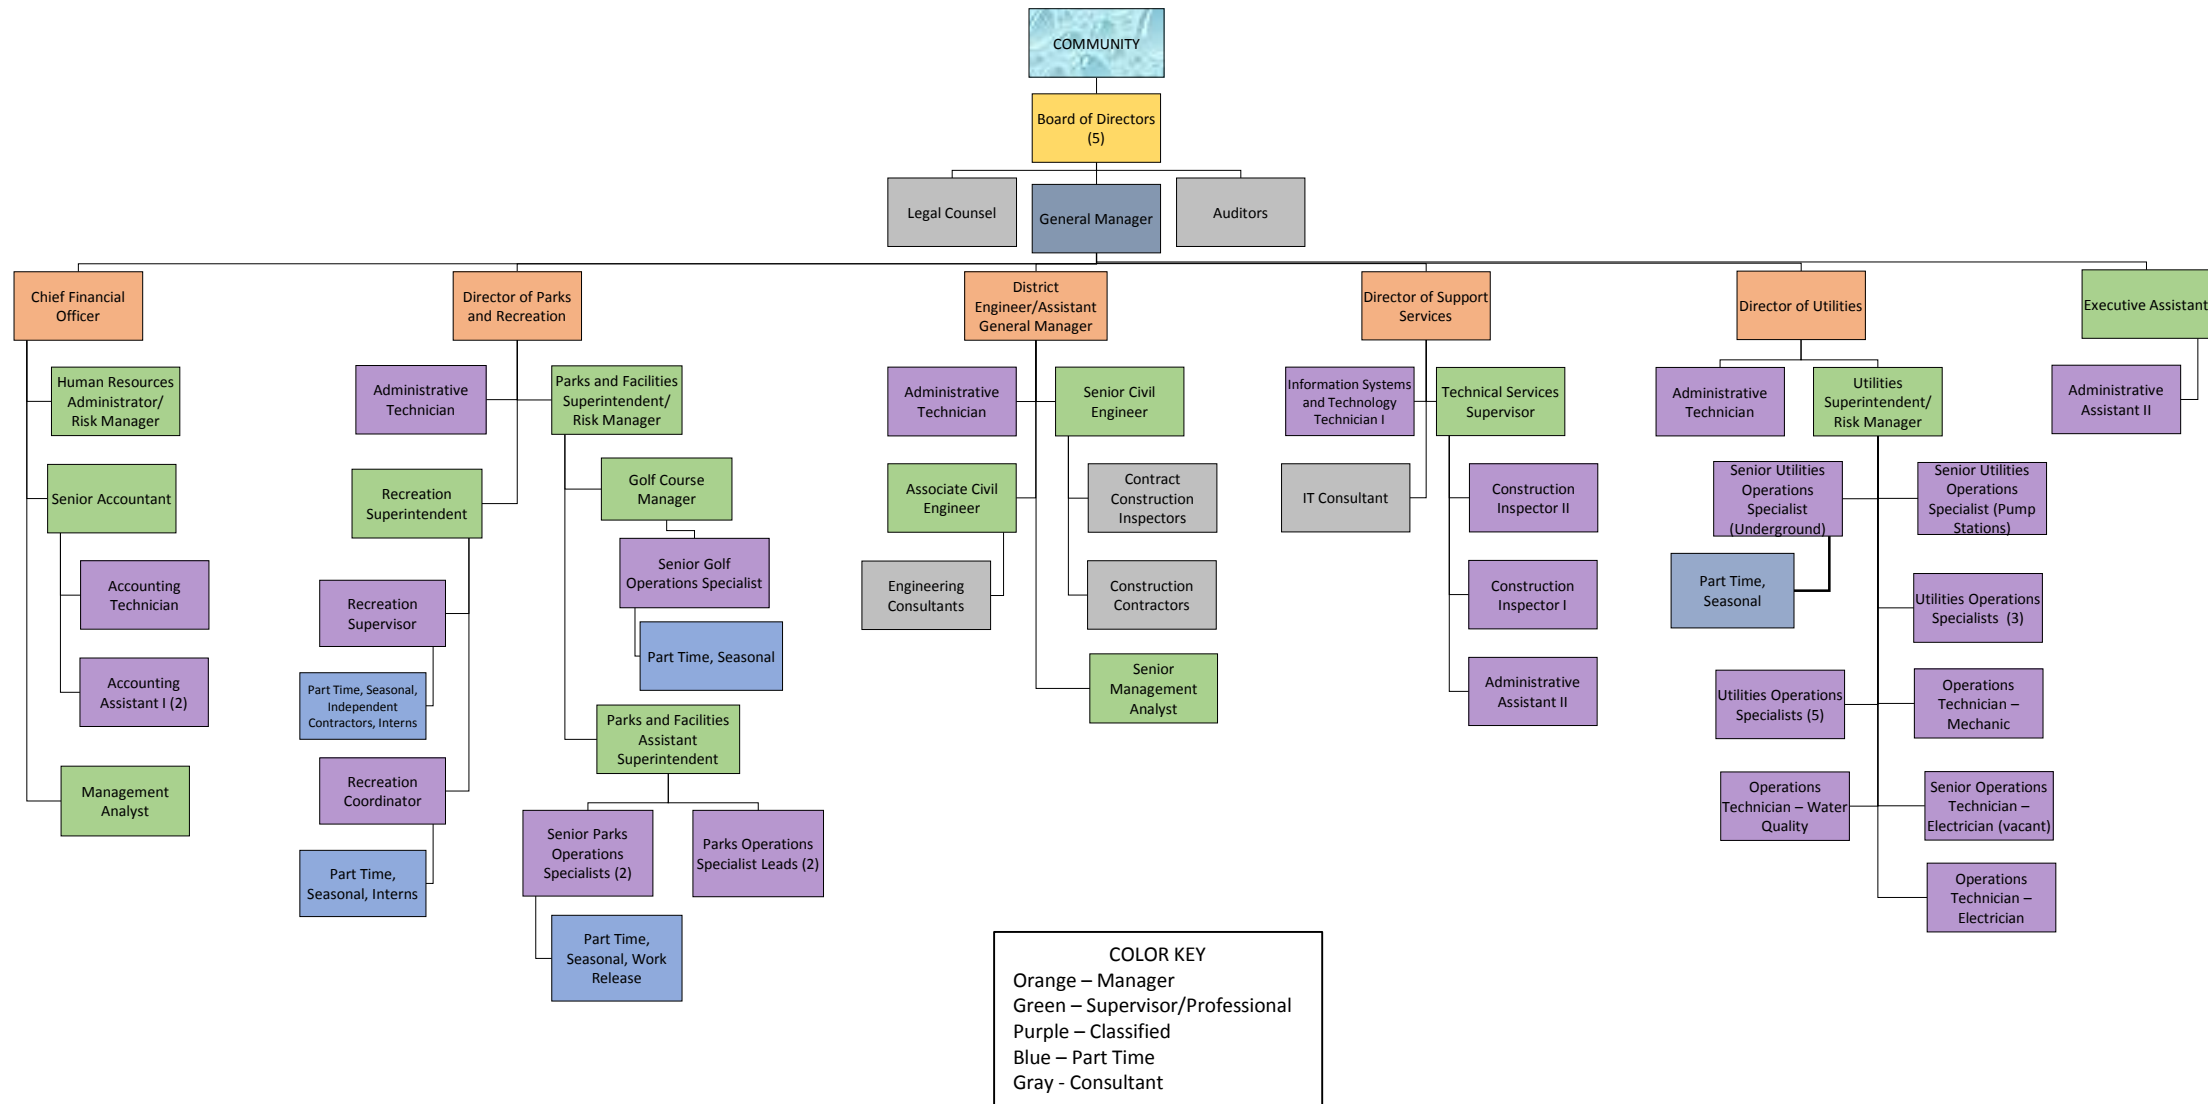

# 2018 Organization Chart

**COLOR KEY**

- Orange – Manager
- Green – Supervisor/Professional
- Purple – Classified
- Blue – Part Time
- Gray - Consultant